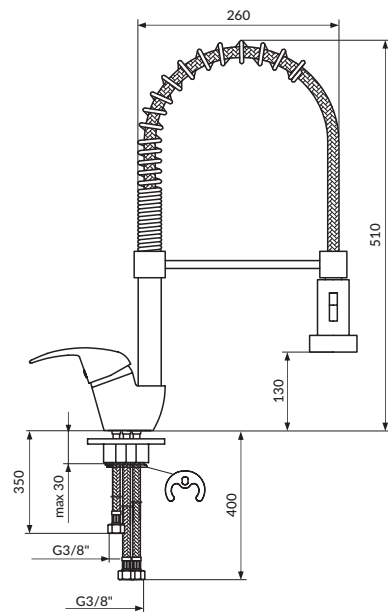

J389003

BATERIJA
ZA SUDOPERU
POLUPROFESIONALNA,
ELEKTRIČNI
PRELIVNI BOJLER

semi-profesional
sink mixer,
low pressure